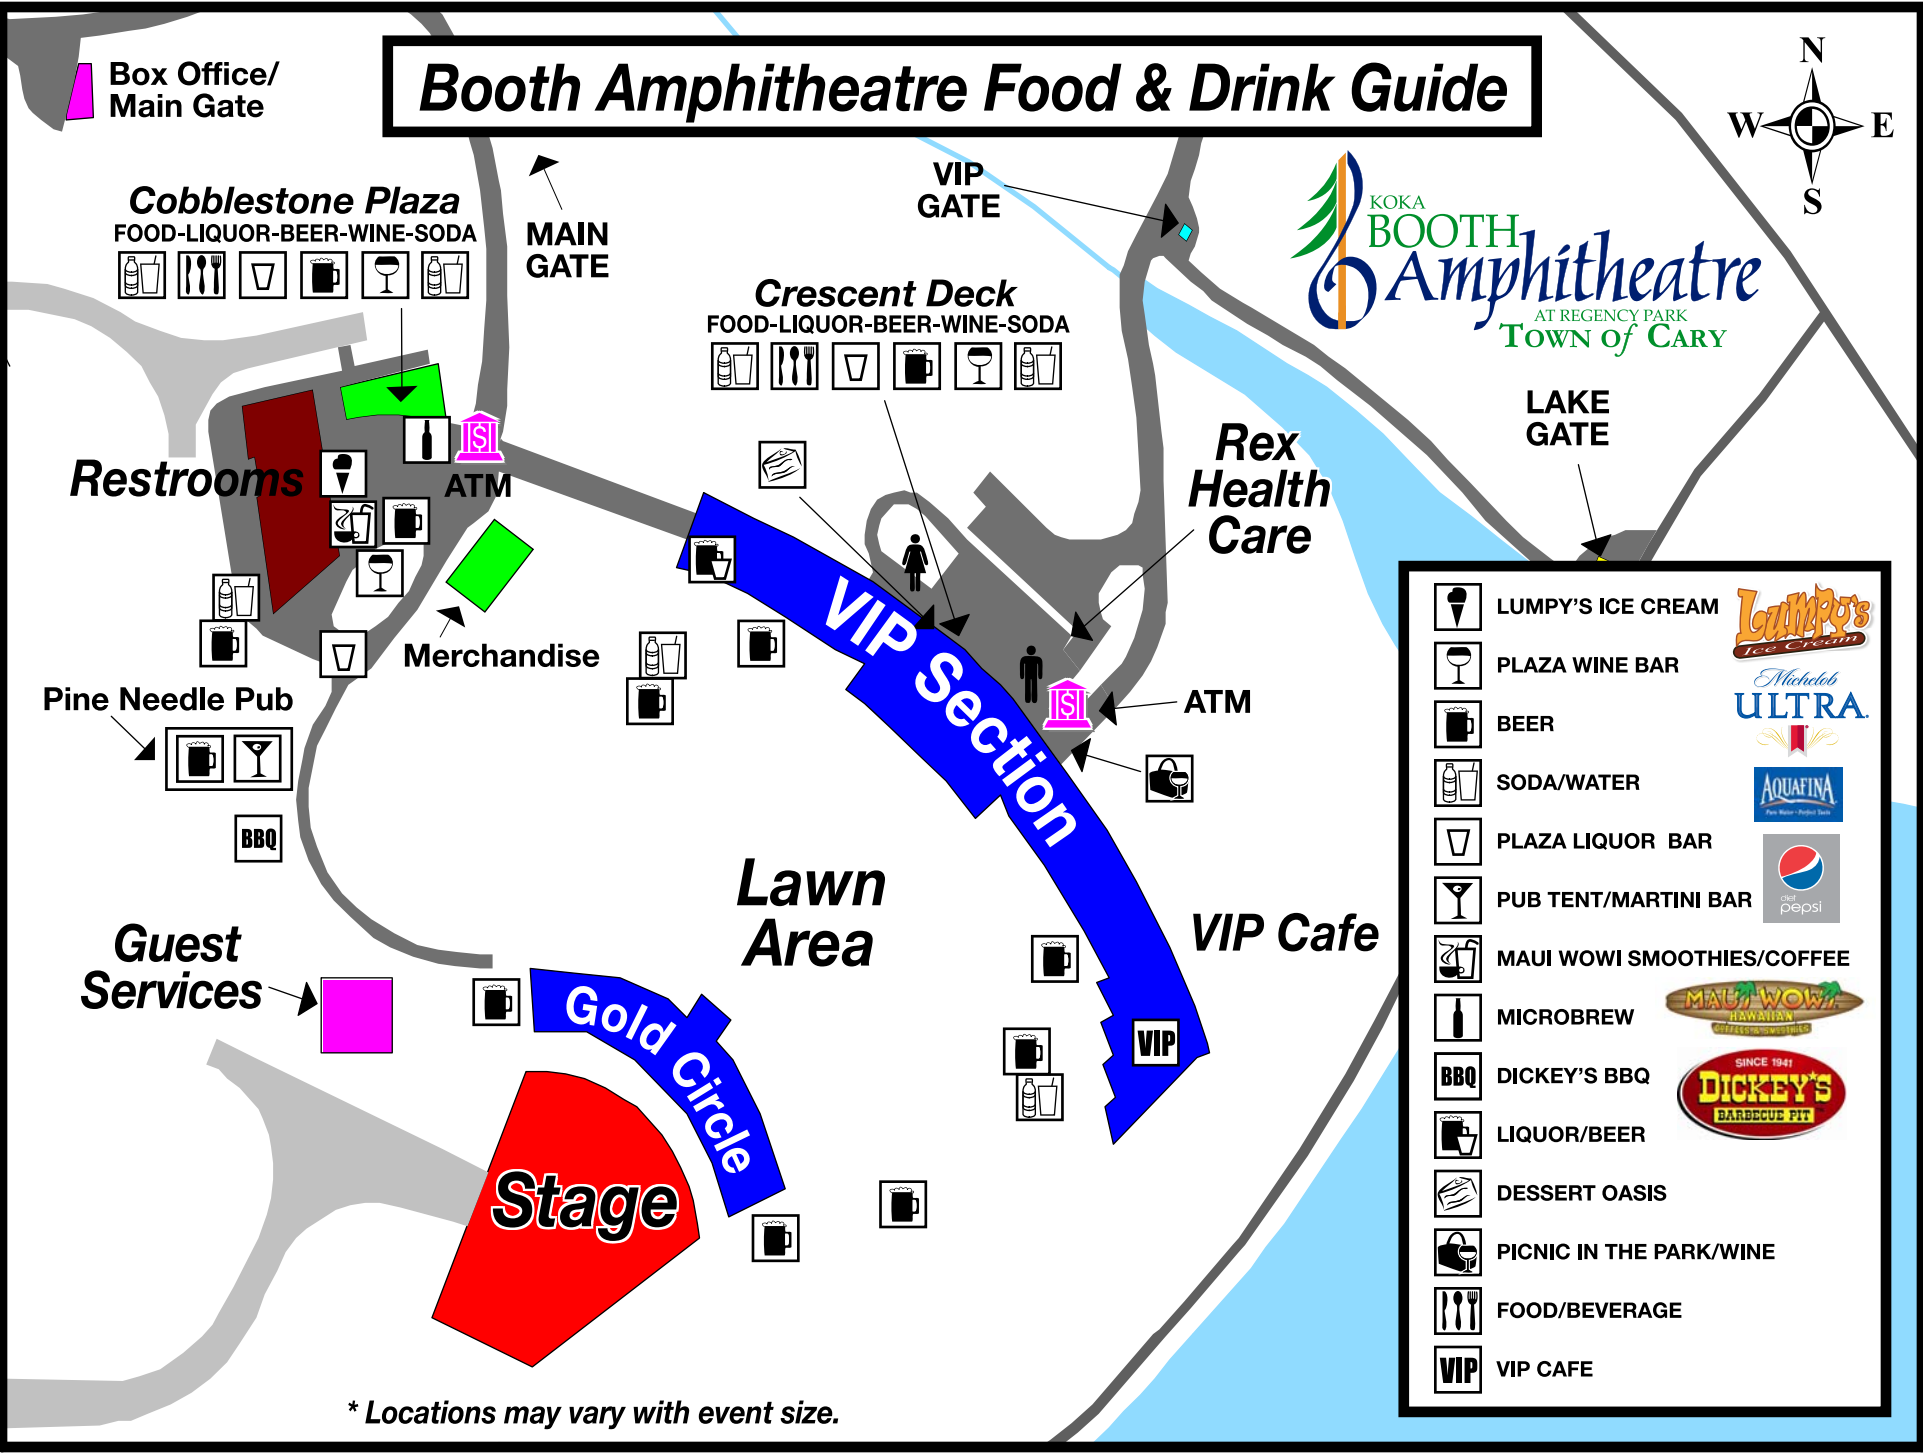

Booth Amphitheatre Food & Drink Guide

-  LUMPY'S ICE CREAM 
-  PLAZA WINE BAR
-  BEER 
-  SODA/WATER 
-  PLAZA LIQUOR BAR
-  PUB TENT/MARTINI BAR 
-  MAUI WOWI SMOOTHIES/COFFEE
-  MICROBREW 
-  DICKEY'S BBQ 
-  LIQUOR/BEER
-  DESSERT OASIS
-  PICNIC IN THE PARK/WINE
-  FOOD/BEVERAGE
-  VIP CAFE

* Locations may vary with event size.